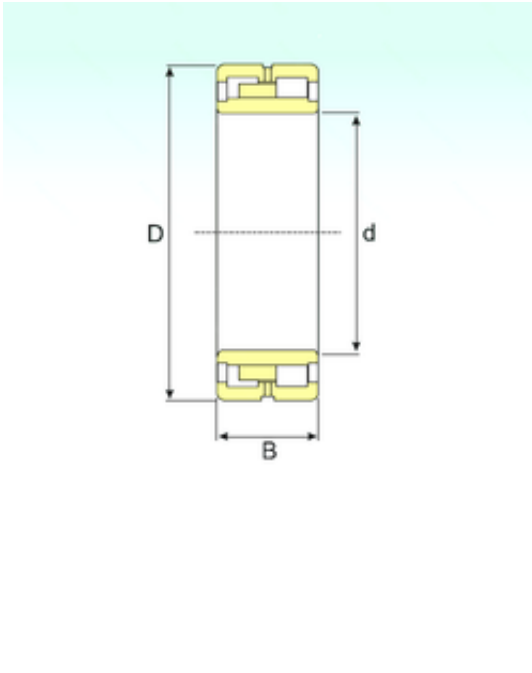

Relaciones públicas de precisión.

NNU 4952 SPW33 Bearing 2D drawings and 3D CAD models

260 mm x 360 mm x 100 mm ISB NNU 4952 SPW33 Rodamientos De Rodillos

Bearing No. NNU 4952 SPW33

Size	260x360x100 mm
Bore Diameter	260 mm
Outer Diameter	360 mm
Width	100 mm
d	260 mm
D	360 mm
B	100 mm
C	100 mm
Weight	30,5 Kg
Basic dynamic load rating (C)	733,04 kN
Basic static load rating (C0)	1666 kN
(Grease) Lubrication Speed	1940 r/min